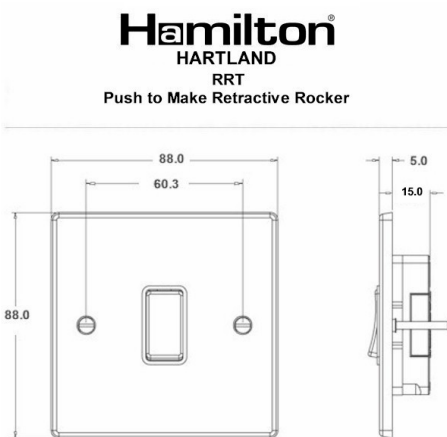

Code: 74RRTSS-W

Hartland | HARTLAND RANGE | Rocker Switches

Product Image

Wiring

Dimensions

Insert Type	1 gang 10AX Push To Make Retractive Rocker
Insert Colour	Satin Steel/White
EAN13 Barcode	5017503247196
Commodity Code	85363010
Luckins TSI	385552684
Dimensions(Nominal)	Single: Height = 88.0mm Width = 88.0mm Depth = 5.0mm
Weight	99 GR
Switched Poles	Single
Current Rating	10AX
Voltage	220/250V AC
Maximum Load	10 Amp inductive
Mains Frequency	50Hz
IP Rating	IP2XD
Contact Gap Minimum	3mm
Terminal Capacity 1	5x1mm ²
Terminal Capacity 2	4x1.5mm ²
Terminal Capacity 3	1x2.5mm ²
Terminal Capacity 4	1x4mm ² Multi-strand
Terminal Capacity 5	1x6mm ²
Earth Terminal Capacity 1	5x1mm ²
Earth Terminal Capacity 2	4x1.5mm ²
Earth Terminal Capacity 3	3x2.5mm ²
Earth Terminal Capacity 4	1x4mm ² Multi-strand
Earth Terminal Capacity 5	1x6mm ²
Product Class 1	Must be earthed
Ambient Operating Temperature	-5° to +40°C
Recommended Location	Internal Use Only
Maximum Installation Altitude	2000m
Standard/Approval	BS EN 60669-1