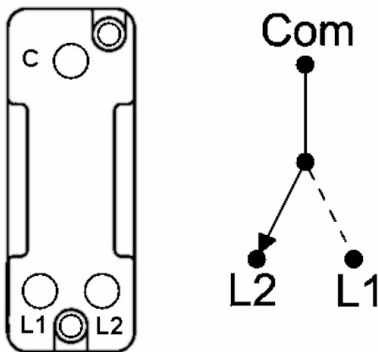

Code: 74RRTSS-W

Hartland | HARTLAND RANGE | Rocker Switches

Product Image

Wiring

Dimensions

Insert Type	1 gang 10AX Push To Make Retractive Rocker
Insert Colour	Satin Steel/White
EAN13 Barcode	5017503247196
Commodity Code	85363010
Luckins TSI	385552684
Dimensions(Nominal)	Single: Height = 88.0mm Width = 88.0mm Depth = 5.0mm
Weight	99 GR
Switched Poles	Single
Current Rating	10AX
Voltage	220/250V AC
Maximum Load	10 Amp inductive
Mains Frequency	50Hz
IP Rating	IP2XD
Contact Gap Minimum	3mm
Terminal Capacity 1	5x1mm ²
Terminal Capacity 2	4x1.5mm ²
Terminal Capacity 3	1x2.5mm ²
Terminal Capacity 4	1x4mm ² Multi-strand
Terminal Capacity 5	1x6mm ²
Earth Terminal Capacity 1	5x1mm ²
Earth Terminal Capacity 2	4x1.5mm ²
Earth Terminal Capacity 3	3x2.5mm ²
Earth Terminal Capacity 4	1x4mm ² Multi-strand
Earth Terminal Capacity 5	1x6mm ²
Product Class 1	Must be earthed
Ambient Operating Temperature	-5° to +40°C
Recommended Location	Internal Use Only
Maximum Installation Altitude	2000m
Standard/Approval	BS EN 60669-1