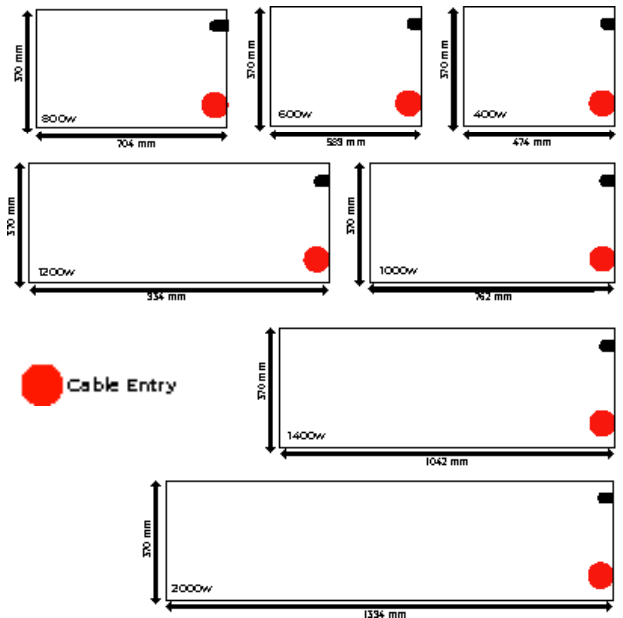

Specs

| | |
|--------------|---|
| Room Sensors | <ul style="list-style-type: none"> • Electric Thermostat - Range 5-30 °C. • Open Window Detection - activated after temperature drop of 5 degrees in 10 min. |
| Programmer | <ul style="list-style-type: none"> • 24 hour 7 day inbuilt timer. 2 pre-set programmes, 1 fully customisable programme. • Assign "Comfort" and "reduced" modes using the timer. • No programme mode disables heater's timer. |
| Display | <ul style="list-style-type: none"> • LED digital display |
| Eco Features | <ul style="list-style-type: none"> • Open window detection • Adaptive heating start |
| Installation | <ul style="list-style-type: none"> • 2 wall brackets • Installation template on box |
| Protection | <ul style="list-style-type: none"> • IP20 • Over heat protection |
| Element | <ul style="list-style-type: none"> • Aluminium X fin |
| Flex Length | <ul style="list-style-type: none"> • 1.3m |
| Clearances | <ul style="list-style-type: none"> • 50mm below, 150mm above, 50 in front. |
| Material | <ul style="list-style-type: none"> • Mild Steel |

Detail

| | |
|--------------|---------------------------------------|
| Guarantee | 5 Years (Bodywork and Electronics) |
| Manufacturer | ADAX AS |
| Colours | White (RAL9016) Lava Grey |

| Codes | Size(mm) | Weight(Kg) | Pallet Quantity |
|----------|-----------------------|------------|-----------------|
| NPW04KDT | 400w 370 x 474 x 84 | 4 | 70 |
| NPW06KDT | 600w 370 x 589 x 84 | 4 | 50 |
| NPW08KDT | 800w 370 x 704 x 84 | 4.7 | 50 |
| NPW10KDT | 1000w 370 x 762 x 84 | 5 | 50 |
| NPW12KDT | 1200w 370 x 934 x 84 | 6 | 40 |
| NPW14KDT | 1400w 370 x 1042 x 84 | 6.5 | 40 |
| NPW20KDT | 2000w 370 x 1394 x 84 | 8.5 | 40 |