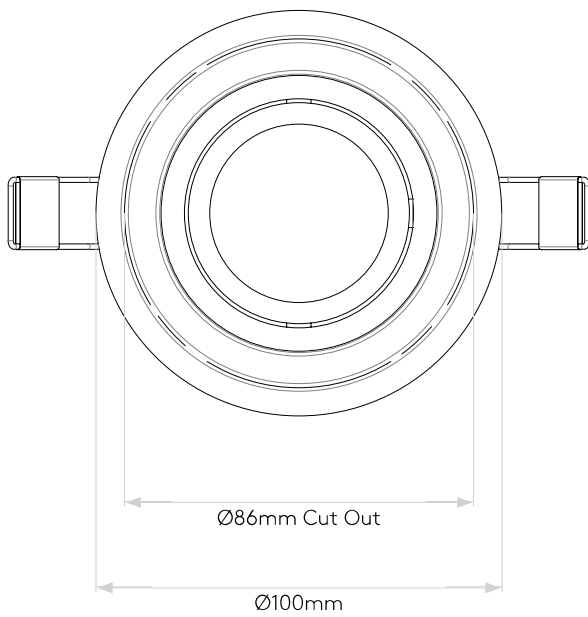

Product Elevations

astro

Please note that some dimensions may vary slightly due to manufacturing tolerances, this includes cable entry and fixing holes

Veuillez noter que certaines dimensions peuvent varier légèrement en raison des tolérances de fabrication, y compris l'entrée de câble et les trous de fixation.

Bitte beachten Sie, dass die Maße Fertigungstoleranzen unterliegen und daher in geringem Umfang von der angegebenen Größe abweichen können.

Si prega notare che possono esserci piccole variazioni in alcune dimensioni dovute alle tolleranze di produzione, queste includono l'ingresso del cavo e i