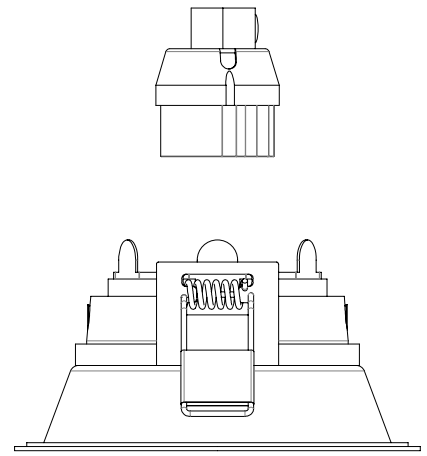

Minima Slimline Round Adjustable Fire-Rated

astro

General

Location:	Indoor
Class:	CE (Class II)
Ip Rating:	IP20
Bathroom Zone:	Zone 3
Driver Required:	No
Installation Orientation:	Ceiling Mount - Install in to existing ceiling
Main Material:	Metal - Mild Steel
Dimensions (mm):	H: 61 + lamp length Ø: 100
Cut Out Hole :	Ø: 86 / 3-3/8
Recess Depth (mm):	150
Fire Rating:	30 min, 60 min & 90 min EN1365-2
Cable Length (mm):	-
Gross Weight (kg):	0.36

Lamp

Light Source:	LED GU10
Wattage:	6W MAX
Lamp Included:	No
Maximum Lamp Length (mm):	73
Luminous Flux (lm):	Lamp Dependent
Colour Temp (K):	Lamp Dependent
Cri (Ra):	Lamp Dependent
Macadam Ellipse:	Lamp Dependent
Tilt Adjustable Angle (°):	30
Rotation Adjustable Angle (°):	360
Lifetime (hrs):	Lamp Dependent
Beam Angle (°):	Lamp Dependent

Shade Included:	-
Shade/Diffuser Material:	Glass
Shade/Diffuser Finish:	Clear
F Mark:	Not suitable for mounting on flammable materials

CODE: 1249040
FINISH: MATT WHITE

CODE: 1249041
FINISH: MATT BLACK

To maintain this product to its best condition, please view our care and cleaning guide on the support section of the astro website.

Please note that some dimensions may vary slightly due to manufacturing tolerances, this includes cable entry and fixing holes

Veuillez noter que certaines dimensions peuvent varier légèrement en raison des tolérances de fabrication, y compris l'entrée de câble et les trous de fixation.