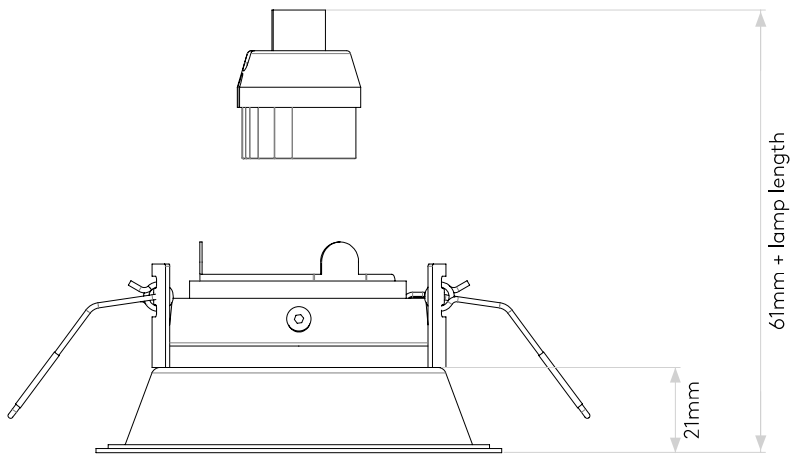

Product Elevations

astro

Please note that some dimensions may vary slightly due to manufacturing tolerances, this includes cable entry and fixing holes

Veuillez noter que certaines dimensions peuvent varier légèrement en raison des tolérances de fabrication, y compris l'entrée de câble et les trous de fixation.

Bitte beachten Sie, dass die Maße Fertigungstoleranzen unterliegen und daher in geringem Umfang von der angegebenen Größe abweichen können.

Si prega notare che possono esserci piccole variazioni in alcune dimensioni dovute alle tolleranze di produzione, queste includono l'ingresso del cavo e i