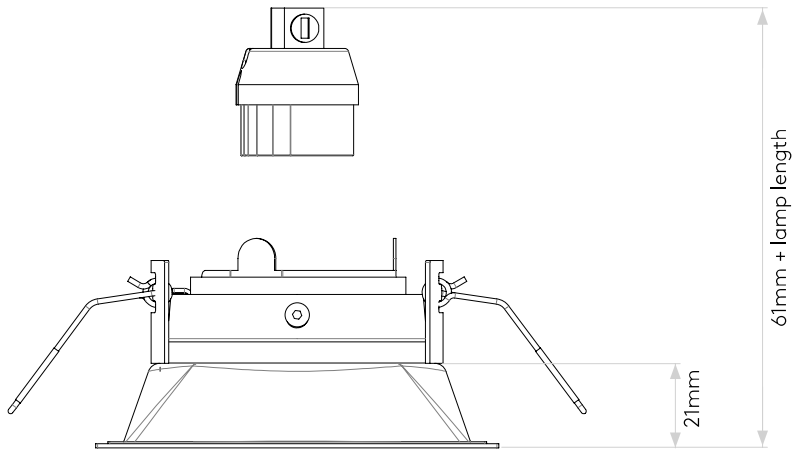

Product Elevations

astro

Please note that some dimensions may vary slightly due to manufacturing tolerances, this includes cable entry and fixing holes

Veuillez noter que certaines dimensions peuvent varier légèrement en raison des tolérances de fabrication, y compris l'entrée de câble et les trous de fixation.

Bitte beachten Sie, dass die Maße Fertigungstoleranzen unterliegen und daher in geringem Umfang von der angegebenen Größe abweichen können.

Si prega notare che possono esserci piccole variazioni in alcune dimensioni dovute alle tolleranze di produzione, queste includono l'ingresso del cavo e i