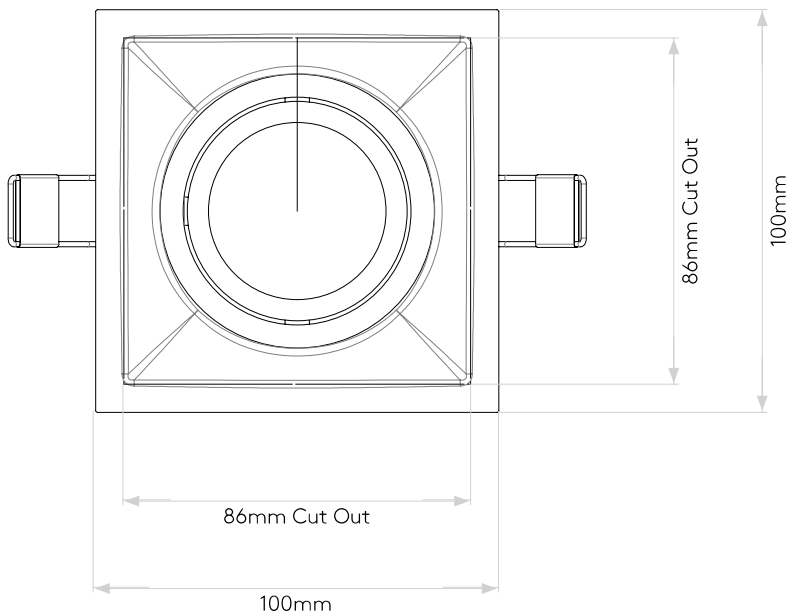

Product Elevations

astro

Please note that some dimensions may vary slightly due to manufacturing tolerances, this includes cable entry and fixing holes

Veuillez noter que certaines dimensions peuvent varier légèrement en raison des tolérances de fabrication, y compris l'entrée de câble et les trous de fixation.

Bitte beachten Sie, dass die Maße Fertigungstoleranzen unterliegen und daher in geringem Umfang von der angegebenen Größe abweichen können.

Si prega notare che possono esserci piccole variazioni in alcune dimensioni dovute alle tolleranze di produzione, queste includono l'ingresso del cavo e i