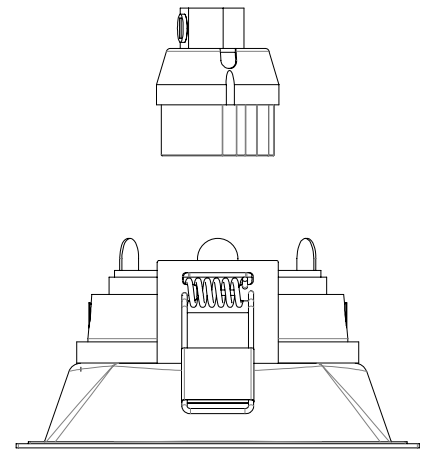

Minima Slimline Square Adjustable Fire-Rated

astro

General

Location:	Indoor
Class:	CE (Class II)
Ip Rating:	IP20
Bathroom Zone:	Zone 3
Driver Required:	No
Installation Orientation:	Ceiling Mount - Install in to existing ceiling
Main Material:	Metal - Mild Steel
Dimensions (mm):	H: 61 + lamp length W: 100 D: 100
Cut Out Hole :	L: 86 W: 86
Recess Depth (mm):	150
Fire Rating:	30 min, 60 min & 90 min EN1365-2
Cable Length (mm):	-
Gross Weight (kg):	0.39

Lamp

Light Source:	LED GU10
Wattage:	6W Max
Lamp Included:	No
Maximum Lamp Length (mm):	73
Luminous Flux (lm):	Lamp Dependent
Colour Temp (K):	Lamp Dependent
Cri (Ra):	Lamp Dependent
Macadam Ellipse:	Lamp Dependent
Tilt Adjustable Angle (°):	30
Rotation Adjustable Angle (°):	360
Lifetime (hrs):	Lamp Dependent
Beam Angle (°):	Lamp Dependent

Shade Included:	-
Shade/Diffuser Material:	Glass
Shade/Diffuser Finish:	Clear
F Mark:	Not suitable for mounting on flammable materials

CODE: 1249042
FINISH: MATT WHITE

CODE: 1249043
FINISH: MATT BLACK

To maintain this product to its best condition, please view our care and cleaning guide on the support section of the astro website.

Please note that some dimensions may vary slightly due to manufacturing tolerances, this includes cable entry and fixing holes

Veuillez noter que certaines dimensions peuvent varier légèrement en raison des tolérances de fabrication, y compris l'entrée de câble et les trous de fixation.