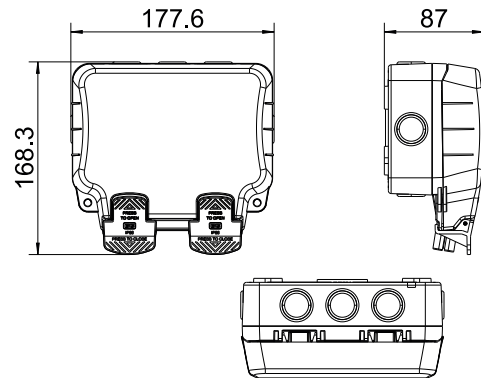

PRODUCT IMAGES

LINE DRAWINGS

TECHNICAL SPECIFICATIONS

Standard(s)	Low Voltage Directive 2014/35/EU BS1363-2 : 2016 + A1:2018 EN 60669-2-1 : 2004 + A1:2009 + A12:2010 RED & EMC	
WEEE Directive	Yes	
RoHS Directive	Yes	
CE	Yes	
Rating	13 Amp 240 Volts ~ 3120 Watts 50/60 Hz	
Contact Gap	3.0mm minimum	
Switch Type	Single Pole	
Terminal Capacity - L & N	3 x 2.5mm ² , 3 x 4.0mm ² & 2 x 6.0mm ²	
Stand-by Power	<0.3W	
Enclosure IP Rating	IP66	
Working Condition Temp:	-20 - +40°C	
Connection Protocol	WiFi (Fast Con)	

WEIGHTS & DIMENSIONS

Cat No.	Description	Packaging Type			Pack Quantity			Barcode		
		Product	Inner Box	Outer Box	Each	Inner Box	Outer Box	Individual	Inner Box	Outer Box
WP22/HC	Smart WP Double Socket	Box	-	Carton	1	-	10	5050765217989	-	5050765219563

Cat No.	Description	Dimension (W x H x D) cm				Weight (Kg)				CBM (m ³)
		Unpacked Product	Packed Product	Inner Box	Outer Box	Each	Packed Product	Inner Box	Outer Box	Outer Box
WP22/HC	Smart WP Double Socket	17.8 x 15.9 x 8	18.2 x 18.7 x 9.2	-	36.1 x 19.6 x 47.8	0.55	0.65	-	6.87	0.034