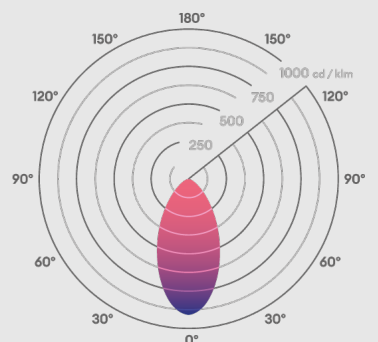

## Photometrics @ 25°C

Product code	Finish	Feature I	Feature II	W	Colour	Beam	lm	lm/W	lx @ 1m
DLT551500A	White bezel included	TRIAC Dimmable	Flicker Free	4.2W	2700K	55°	450	107	409
DLT551500A	White bezel included	TRIAC Dimmable	Flicker Free	4.2W	3000K	55°	520	124	472
DLT551500A	White bezel included	TRIAC Dimmable	Flicker Free	4.2W	4000K	55°	500	119	454
DLT551500A	White bezel included	TRIAC Dimmable	Flicker Free	6W	2700K	55°	625	104	567
DLT551500A	White bezel included	TRIAC Dimmable	Flicker Free	6W	3000K	55°	720	120	654
DLT551500A	White bezel included	TRIAC Dimmable	Flicker Free	6W	4000K	55°	700	117	636

## Beam angle: 55°