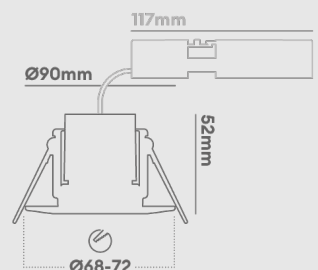

Beam angle: 55°