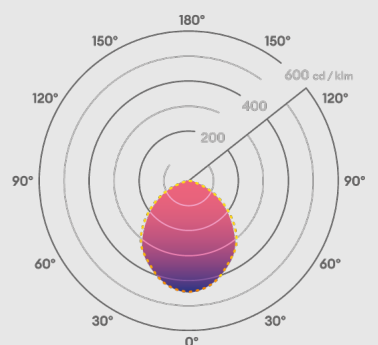

A unique 360° rotation for total flexibility, and a 180° tilt

Supplied with 1m cable

Wide 120° beam angle, reducing the number of fittings per area required

Performs in even more extreme conditions from -40°C to +40°C

PIR option provides override function to leave permanently on or off

Photometrics @ 25°C

Product code	Finish	Feature	W	Colour	Beam	lm	lm/W	lx @ 1m
FL05BXCS	Black	Non PIR sensor	50W	3000K	120°	5000	100	2230
FL05BXCS	Black	Non PIR sensor	50W	4000K	120°	5600	112	2449
FL05BXCS	Black	Non PIR sensor	50W	6500K	120°	5100	102	2230
FL05BPCS	Black	PIR sensor	50W	3000K	120°	5000	100	2230
FL05BPCS	Black	PIR sensor	50W	4000K	120°	5600	112	2449
FL05BPCS	Black	PIR sensor	50W	6500K	120°	5100	102	2230

Light source energy efficiency:

Beam angles: C0/C180 C90/C270

Wiring information

Cable / Flying Lead	1m H05RN-F rubberised cable 3x1.0mm ² Ø7mm
Type of Wiring Required	Parallel

Accessories

N/A	No accessories required
-----	-------------------------