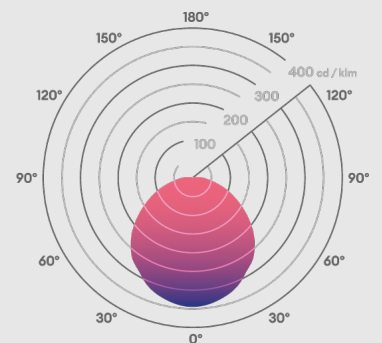

Easy access push fit screwless terminals

Microwave step-dim dusk-dawn sensor, which is programmable by dip switches, saving energy by having it on only when needed

Light source energy efficiency:

Beam angle: 115°