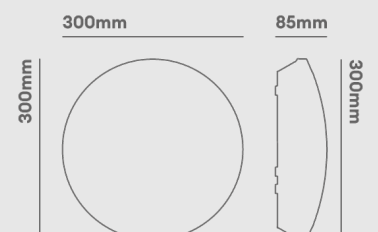

Features & benefits

CCT switchable between 3000K, 4000K & 6500K

Wattage switchable between 10W & 15W

Emergency option available

Slimline design

Multiple mounting options: BESA box, M20 conduit, cable glands

IP65 rated, making it perfect for using outdoors

High efficacy of 120lm/W

Multiple black bezel options available

Easy access push fit screwless terminals

Microwave step-dim dusk-dawn sensor, which is programmable by dip switches, saving energy by having it on only when needed

Light source energy efficiency:

Beam angle: 115°