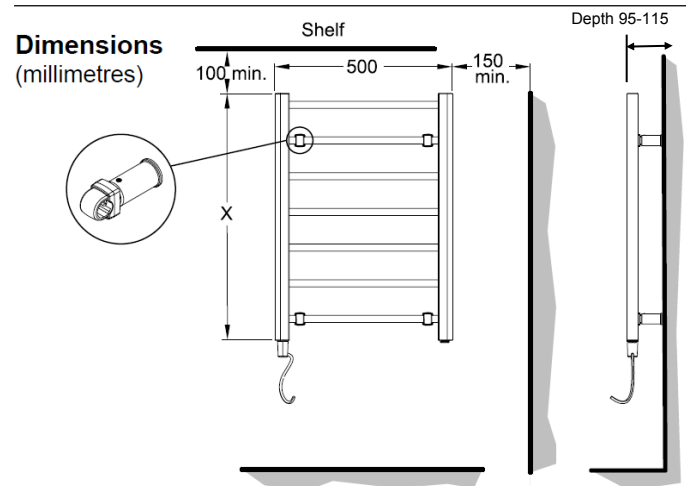

### Product Description

A range of flat ladder style towel rails in four sizes, available in chrome or white finish.

### Key Features

- Fluid filled for even heat distribution.
- Easy and quick to install.
- Sizes and outputs to suit every bathroom.
- High quality chrome or white finish.
- Safe surface temperatures - below 60°C in a room ambient of 21°C.

### Technical Details

<b>Element</b>	Submersion element with temperature limiter and fuse link.
<b>Thermal Cut-out</b>	Built-in temperature limiter and overheat protection.
<b>Electrical Connection</b>	1.0m pre fitted cable. Cable entry at bottom left of rail.
<b>Installation</b>	Four brackets for wall mounting.
<b>Cable</b>	3 core cable – live, neutral, earth. Cable entry on bottom left of product Installations must be in accordance with current IEE regulations.
<b>Construction</b>	Sealed steel shell. Circular tubed upright bars. Vertically mounted element.
<b>IP Rating</b>	IPX5
<b>Colour / Finish</b>	Chrome plate or white stove enamel.
<b>Controllers</b>	Compatible with the FSCC and FSCW runback controls and the RF central control units.
<b>Approvals</b>	BEAB / CE
<b>Warranty</b>	2 years

### Dimensions

Model No.	Rails	Height (X) (mm)	Output (W)	Weight (kg)	Finish
CLR5C	5	492	60	4	Chrome
CLR5W	5	492	100	4	White
CLR7C	7	692	80	5.4	Chrome
CLR7W	7	692	120	5.4	White
CLR10C	10	992	120	7.6	Chrome
CLR10W	10	992	175	7.6	White
CLR12C	12	1192	175	9.2	Chrome
CLR12W	12	1192	250	9.2	White