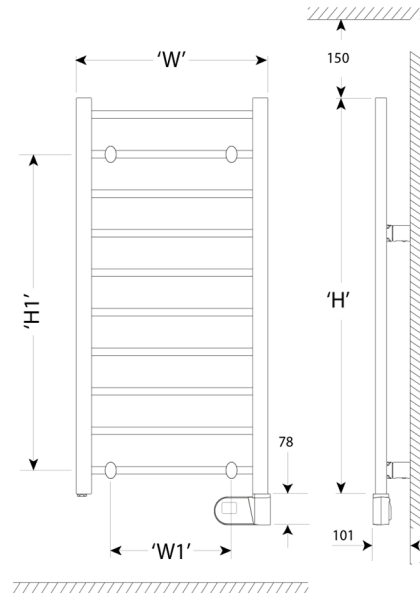

### Product Description

A stylish ladder towel rail range with EuP 2025 LOT20 compliant integrated time and temperature programmer. Three sizes in the range available in white or chrome finishes.

### Rail Dimensions (excluding controller)

Model No.	Rails	Rail Height (H) (mm)	Width (W) (mm)	H1 (mm)	W1 (mm)	Output (W)	Weight (kg)	Finish
CTR7C	7	692	500	500	360	80	5.4	Chrome
CTR7W	7	692	500	500	360	120	5.4	White
CTR10C	10	992	500	800	360	120	7.6	Chrome
CTR10W	10	992	500	800	360	175	7.6	White
CTR12C	12	1192	500	1000	360	175	9.2	Chrome
CTR12W	12	1192	500	1000	360	250	9.2	White

### Packaging Details

Model No.	Height (mm)	Width (mm)	Depth (mm)	Material Code	Barcode
CTR7C	890	570	95	500003636	5011139 088642
CTR7W	890	570	95	500003633	5011139 088611
CTR10C	1190	570	95	500003637	5011139 088659
CTR10W	1190	570	95	500003634	5011139 088628
CTR12C	1390	570	95	500003638	5011139 088666
CTR12W	1390	570	95	500003635	5011139 088635