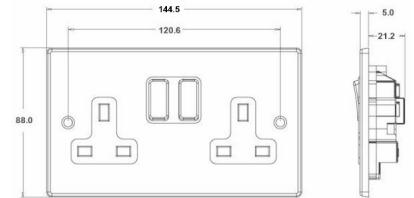

73SS2BC-B

Hartland | HARTLAND RANGE | Power Sockets

Item Image

Wiring

Dimensions

Hamilton®
HARTLAND
SS2
Switched Socket

Primary Range	Hartland
Insert Type	2 gang 13A Double Pole Switched Socket
Insert Colour	Bright Chrome/Black
EAN13 Barcode	5017503236022
Commodity Code	85363010
Luckins TSI	385552341
Dimensions(Nominal)	Double: Height = 88.0mm Width = 144.5mm Depth = 5.0mm
Weight	198 GR
Switched Poles	Double
Current Rating	13 Amp
Voltage	220/250V AC
Maximum Load	13 Amp
Mains Frequency	50Hz
IP Rating	IP2XD
Contact Gap Minimum	3mm
Terminal Capacity 1	4x2.5mm ²
Terminal Capacity 2	3x4mm ²
Terminal Capacity 3	2x6mm ² Multi-Strand
Terminal Capacity 4	1x10mm ²
Earth Terminal Capacity 1	4x2.5mm ²
Earth Terminal Capacity 2	3x4mm ²
Earth Terminal Capacity 3	2x6mm ² Multi-Strand
Earth Terminal Capacity 4	1x10mm ²
Product Class 1	Must be earthed
Ambient Operating Temperature	-5° to +40°C
Recommended Location	Internal Use Only
Maximum Installation Altitude	2000m
Standard/Approval	BS 1363-2
Additional Notes	Dual Earth: Yes