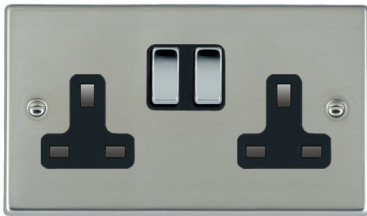

73SS2BC-B

Hartland | HARTLAND RANGE | Power Sockets

Item Image

Wiring

Dimensions

Hamilton®
HARTLAND
SS2
Switched Socket

Primary Range	Hartland
Insert Type	2 gang 13A Double Pole Switched Socket
Insert Colour	Bright Chrome/Black
EAN13 Barcode	5017503236022
Commodity Code	85363010
Luckins TSI	385552341
Dimensions(Nominal)	Double: Height = 88.0mm Width = 144.5mm Depth = 5.0mm
Weight	198 GR
Switched Poles	Double
Current Rating	13 Amp
Voltage	220/250V AC
Maximum Load	13 Amp
Mains Frequency	50Hz
IP Rating	IP2XD
Contact Gap Minimum	3mm
Terminal Capacity 1	4x2.5mm ²
Terminal Capacity 2	3x4mm ²
Terminal Capacity 3	2x6mm ² Multi-Strand
Terminal Capacity 4	1x10mm ²
Earth Terminal Capacity 1	4x2.5mm ²
Earth Terminal Capacity 2	3x4mm ²
Earth Terminal Capacity 3	2x6mm ² Multi-Strand
Earth Terminal Capacity 4	1x10mm ²
Product Class 1	Must be earthed
Ambient Operating Temperature	-5° to +40°C
Recommended Location	Internal Use Only
Maximum Installation Altitude	2000m
Standard/Approval	BS 1363-2
Additional Notes	Dual Earth: Yes