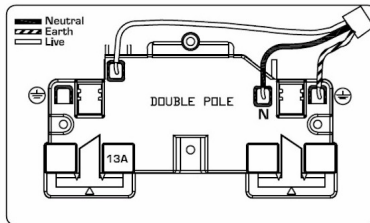

73SS2BC-B

Hartland | HARTLAND RANGE | Power Sockets

Item Image

Wiring

Dimensions

Hamilton®
HARTLAND
SS2
Switched Socket

Primary Range	Hartland
Insert Type	2 gang 13A Double Pole Switched Socket
Insert Colour	Bright Chrome/Black
EAN13 Barcode	5017503236022
Commodity Code	85363010
Luckins TSI	385552341
Dimensions(Nominal)	Double: Height = 88.0mm Width = 144.5mm Depth = 5.0mm
Weight	198 GR
Switched Poles	Double
Current Rating	13 Amp
Voltage	220/250V AC
Maximum Load	13 Amp
Mains Frequency	50Hz
IP Rating	IP2XD
Contact Gap Minimum	3mm
Terminal Capacity 1	4x2.5mm ²
Terminal Capacity 2	3x4mm ²
Terminal Capacity 3	2x6mm ² Multi-Strand
Terminal Capacity 4	1x10mm ²
Earth Terminal Capacity 1	4x2.5mm ²
Earth Terminal Capacity 2	3x4mm ²
Earth Terminal Capacity 3	2x6mm ² Multi-Strand
Earth Terminal Capacity 4	1x10mm ²
Product Class 1	Must be earthed
Ambient Operating Temperature	-5° to +40°C
Recommended Location	Internal Use Only
Maximum Installation Altitude	2000m
Standard/Approval	BS 1363-2
Additional Notes	Dual Earth: Yes