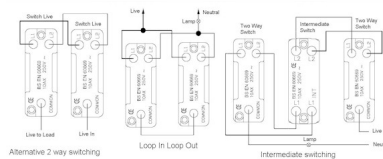

#### Dimensions

**Hamilton®**  
HARTLAND  
R24  
2 Way Rocker

Primary Range	Hartland
Insert Type	4 gang 10AX 2 Way Rocker
Insert Colour	Bright Chrome/White
EAN13 Barcode	5017503237241
Commodity Code	85363010
Luckins TSI	385551931
Dimensions(Nominal)	Double: Height = 88.0mm Width = 144.5mm Depth = 5.0mm
Weight	201 GR
Switched Poles	Single
Current Rating	10AX
Voltage	220/250V AC
Maximum Load	10 Amp inductive
Mains Frequency	50Hz
IP Rating	IP2XD
Contact Gap Minimum	3mm
Terminal Capacity 1	5x1mm <sup>2</sup>
Terminal Capacity 2	4x1.5mm <sup>2</sup>
Terminal Capacity 3	1x2.5mm <sup>2</sup>
Terminal Capacity 4	1x4mm <sup>2</sup> Multi-strand
Terminal Capacity 5	1x6mm <sup>2</sup>
Earth Terminal Capacity 1	5x1mm <sup>2</sup>
Earth Terminal Capacity 2	4x1.5mm <sup>2</sup>
Earth Terminal Capacity 3	3x2.5mm <sup>2</sup>
Earth Terminal Capacity 4	1x4mm <sup>2</sup> Multi-strand
Earth Terminal Capacity 5	1x6mm <sup>2</sup>
Product Class 1	Must be earthed
Ambient Operating Temperature	-5° to +40°C
Recommended Location	Internal Use Only
Maximum Installation Altitude	2000m