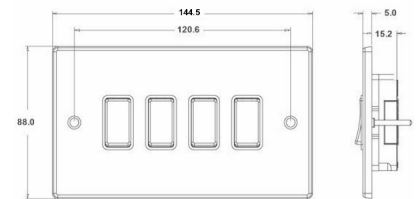

#### Item Image

#### Dimensions

**Hamilton®**  
HARTLAND  
R24  
2 Way Rocker

Primary Range	Hartland
Insert Type	4 gang 10AX 2 Way Rocker
Insert Colour	Bright Chrome/White
EAN13 Barcode	5017503237241
Commodity Code	85363010
Luckins TSI	385551931
Dimensions(Nominal)	Double: Height = 88.0mm Width = 144.5mm Depth = 5.0mm
Weight	201 GR
Switched Poles	Single
Current Rating	10AX
Voltage	220/250V AC
Maximum Load	10 Amp inductive
Mains Frequency	50Hz
IP Rating	IP2XD
Contact Gap Minimum	3mm
Terminal Capacity 1	5x1mm <sup>2</sup>
Terminal Capacity 2	4x1.5mm <sup>2</sup>
Terminal Capacity 3	1x2.5mm <sup>2</sup>
Terminal Capacity 4	1x4mm <sup>2</sup> Multi-strand
Terminal Capacity 5	1x6mm <sup>2</sup>
Earth Terminal Capacity 1	5x1mm <sup>2</sup>
Earth Terminal Capacity 2	4x1.5mm <sup>2</sup>
Earth Terminal Capacity 3	3x2.5mm <sup>2</sup>
Earth Terminal Capacity 4	1x4mm <sup>2</sup> Multi-strand
Earth Terminal Capacity 5	1x6mm <sup>2</sup>
Product Class 1	Must be earthed
Ambient Operating Temperature	-5° to +40°C
Recommended Location	Internal Use Only
Maximum Installation Altitude	2000m