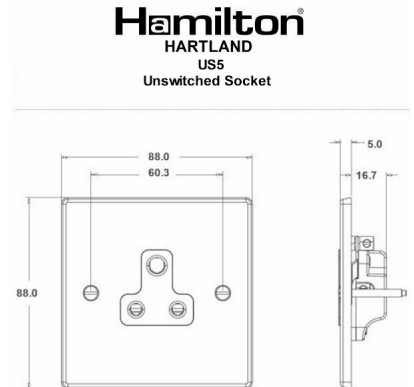

### Hartland | HARTLAND RANGE | Power Sockets

Item Image

Wiring

Dimensions

Primary Range	Hartland
Insert Type	1 gang 5A Unswitched Socket
Insert Colour	Black
EAN13 Barcode	5017503241057
Commodity Code	85363010
Luckins TSI	385553735
Dimensions(Nominal)	Single: Height = 88.0mm Width = 88.0mm Depth = 5.0mm
Weight	95 GR
Switched Poles	None
Current Rating	5 Amp
Voltage	220/250V AC
Maximum Load	5 Amp
Mains Frequency	50Hz
IP Rating	IP2XD
Contact Gap Minimum	None
Terminal Capacity 1	5 x1mm <sup>2</sup>
Terminal Capacity 2	4x1.5mm <sup>2</sup>
Terminal Capacity 3	2x2.5mm <sup>2</sup>
Terminal Capacity 4	1x4mm <sup>2</sup>
Earth Terminal Capacity 1	5x1mm <sup>2</sup>
Earth Terminal Capacity 2	4 x 1.5mm <sup>2</sup>
Earth Terminal Capacity 3	2 x 2.5mm <sup>2</sup>
Earth Terminal Capacity 4	1 x 4mm <sup>2</sup>
Product Class 1	Must be earthed
Ambient Operating Temperature	-5° to +40°C
Recommended Location	Internal Use Only
Maximum Installation Altitude	2000m
Standard/Approval	BS 546
Additional Notes	Shuttered: Yes