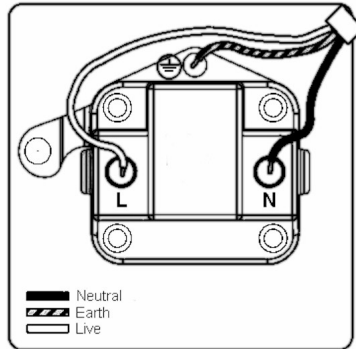

### Hartland | HARTLAND RANGE | Power Sockets

Item Image

Wiring

Dimensions

Primary Range	Hartland
Insert Type	1 gang 5A Unswitched Socket
Insert Colour	Black
EAN13 Barcode	5017503241057
Commodity Code	85363010
Luckins TSI	385553735
Dimensions(Nominal)	Single: Height = 88.0mm Width = 88.0mm Depth = 5.0mm
Weight	95 GR
Switched Poles	None
Current Rating	5 Amp
Voltage	220/250V AC
Maximum Load	5 Amp
Mains Frequency	50Hz
IP Rating	IP2XD
Contact Gap Minimum	None
Terminal Capacity 1	5 x1mm <sup>2</sup>
Terminal Capacity 2	4x1.5mm <sup>2</sup>
Terminal Capacity 3	2x2.5mm <sup>2</sup>
Terminal Capacity 4	1x4mm <sup>2</sup>
Earth Terminal Capacity 1	5x1mm <sup>2</sup>
Earth Terminal Capacity 2	4 x 1.5mm <sup>2</sup>
Earth Terminal Capacity 3	2 x 2.5mm <sup>2</sup>
Earth Terminal Capacity 4	1 x 4mm <sup>2</sup>
Product Class 1	Must be earthed
Ambient Operating Temperature	-5° to +40°C
Recommended Location	Internal Use Only
Maximum Installation Altitude	2000m
Standard/Approval	BS 546
Additional Notes	Shuttered: Yes