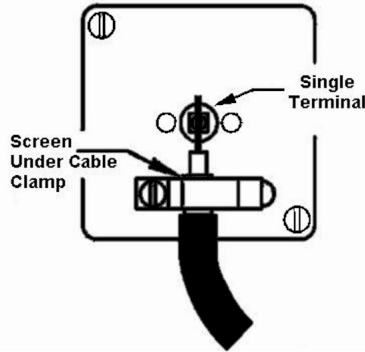

74TVW

Hartland | HARTLAND RANGE | Television Coaxial Sockets

Item Image

Wiring

Dimensions

Primary Range	Hartland	
Insert Type	1 gang Non-Isolated TV 1in/1out	
Insert Colour	White	
EAN13 Barcode	5017503240609	
Commodity Code	85367000	
Luckins TSI	385553706	
Dimensions(Nominal)	Single: Height = 88.0mm Width = 88.0mm Depth = 5.0mm	
Weight	103 GR	
Switched Poles	N/A	
Current Rating	n/a	
IP Rating	IP2XD	
Contact Gap Minimum	N/A	
Earth Terminal Capacity 1	5x1mm ²	
Earth Terminal Capacity 2	4 x 1.5mm ²	
Earth Terminal Capacity 3	3 x 2.5mm ²	
Earth Terminal Capacity 4	1 x 4mm ² Multi-strand	
Earth Terminal Capacity 5	1 x 6mm ²	
Product Class 1	Must be earthed (ref BS7671 415.2.1)	
Ambient Operating Temperature	-5° to +40°C	
Recommended Location	Internal Use Only	
Maximum Installation Altitude	2000m	
Standard/Approval	BS 5733	
All products listed conform to current British or European standard and the product information is correct at the time of going to press.	All accessories are manufactured under an accredited BS EN ISO 9001 : 2015 Quality Management System.	It is the policy of the company to improve products as part of our development programme. Therefore, we reserve the right to alter designs and dimensions without prior notice.

74TVW

Hartland | HARTLAND RANGE | Television Coaxial Sockets

Illustrations and diagrams are reproduced within the limitations of reproduction and printing process and are not binding.

Due to manufacturing processes we cannot guarantee an exact colour match and shadings of of certain finishes.