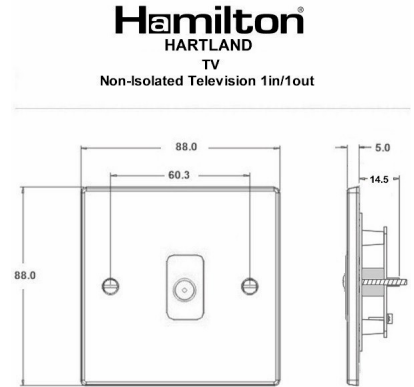

74TVW

Hartland | HARTLAND RANGE | Television Coaxial Sockets

Item Image

Wiring

Dimensions

Primary Range	Hartland	
Insert Type	1 gang Non-Isolated TV 1in/1out	
Insert Colour	White	
EAN13 Barcode	5017503240609	
Commodity Code	85367000	
Luckins TSI	385553706	
Dimensions(Nominal)	Single: Height = 88.0mm Width = 88.0mm Depth = 5.0mm	
Weight	103 GR	
Switched Poles	N/A	
Current Rating	n/a	
IP Rating	IP2XD	
Contact Gap Minimum	N/A	
Earth Terminal Capacity 1	5x1mm ²	
Earth Terminal Capacity 2	4 x 1.5mm ²	
Earth Terminal Capacity 3	3 x 2.5mm ²	
Earth Terminal Capacity 4	1 x 4mm ² Multi-strand	
Earth Terminal Capacity 5	1 x 6mm ²	
Product Class 1	Must be earthed (ref BS7671 415.2.1)	
Ambient Operating Temperature	-5° to +40°C	
Recommended Location	Internal Use Only	
Maximum Installation Altitude	2000m	
Standard/Approval	BS 5733	
All products listed conform to current British or European standard and the product information is correct at the time of going to press.	All accessories are manufactured under an accredited BS EN ISO 9001 : 2015 Quality Management System.	It is the policy of the company to improve products as part of our development programme. Therefore, we reserve the right to alter designs and dimensions without prior notice.