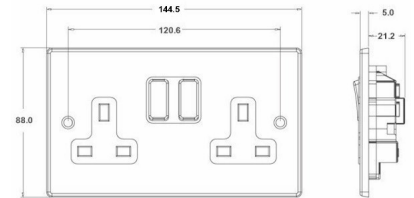

74SS2SS-W

Hartland | HARTLAND RANGE | Power Sockets

Item Image

Wiring

Dimensions

Hamilton®
HARTLAND
SS2
Switched Socket

Primary Range	Hartland
Insert Type	2 gang 13A Double Pole Switched Socket
Insert Colour	Satin Steel/White
EAN13 Barcode	5017503247028
Commodity Code	85363010
Luckins TSI	385553557
Dimensions(Nominal)	Double: Height = 88.0mm Width = 144.5mm Depth = 5.0mm
Weight	190 GR
Switched Poles	Double
Current Rating	13 Amp
Voltage	220/250V AC
Maximum Load	13 Amp
Mains Frequency	50Hz
IP Rating	IP2XD
Contact Gap Minimum	3mm
Terminal Capacity 1	4x2.5mm ²
Terminal Capacity 2	3x4mm ²
Terminal Capacity 3	2x6mm ² Multi-Strand
Terminal Capacity 4	1x10mm ²
Earth Terminal Capacity 1	4x2.5mm ²
Earth Terminal Capacity 2	3x4mm ²
Earth Terminal Capacity 3	2x6mm ² Multi-Strand
Earth Terminal Capacity 4	1x10mm ²
Product Class 1	Must be earthed
Ambient Operating Temperature	-5° to +40°C
Recommended Location	Internal Use Only
Maximum Installation Altitude	2000m
Standard/Approval	BS 1363-2
Additional Notes	Dual Earth: Yes