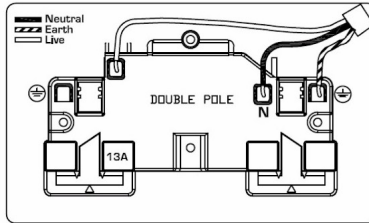

74SS2SS-W

Hartland | HARTLAND RANGE | Power Sockets

Item Image

Wiring

Dimensions

Hamilton®
HARTLAND
SS2
Switched Socket

Primary Range	Hartland
Insert Type	2 gang 13A Double Pole Switched Socket
Insert Colour	Satin Steel/White
EAN13 Barcode	5017503247028
Commodity Code	85363010
Luckins TSI	385553557
Dimensions(Nominal)	Double: Height = 88.0mm Width = 144.5mm Depth = 5.0mm
Weight	190 GR
Switched Poles	Double
Current Rating	13 Amp
Voltage	220/250V AC
Maximum Load	13 Amp
Mains Frequency	50Hz
IP Rating	IP2XD
Contact Gap Minimum	3mm
Terminal Capacity 1	4x2.5mm ²
Terminal Capacity 2	3x4mm ²
Terminal Capacity 3	2x6mm ² Multi-Strand
Terminal Capacity 4	1x10mm ²
Earth Terminal Capacity 1	4x2.5mm ²
Earth Terminal Capacity 2	3x4mm ²
Earth Terminal Capacity 3	2x6mm ² Multi-Strand
Earth Terminal Capacity 4	1x10mm ²
Product Class 1	Must be earthed
Ambient Operating Temperature	-5° to +40°C
Recommended Location	Internal Use Only
Maximum Installation Altitude	2000m
Standard/Approval	BS 1363-2
Additional Notes	Dual Earth: Yes