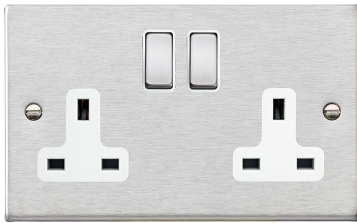

74SS2SS-W

Hartland | HARTLAND RANGE | Power Sockets

Item Image

Wiring

Dimensions

Hamilton®
HARTLAND
SS2
Switched Socket

Primary Range	Hartland
Insert Type	2 gang 13A Double Pole Switched Socket
Insert Colour	Satin Steel/White
EAN13 Barcode	5017503247028
Commodity Code	85363010
Luckins TSI	385553557
Dimensions(Nominal)	Double: Height = 88.0mm Width = 144.5mm Depth = 5.0mm
Weight	190 GR
Switched Poles	Double
Current Rating	13 Amp
Voltage	220/250V AC
Maximum Load	13 Amp
Mains Frequency	50Hz
IP Rating	IP2XD
Contact Gap Minimum	3mm
Terminal Capacity 1	4x2.5mm ²
Terminal Capacity 2	3x4mm ²
Terminal Capacity 3	2x6mm ² Multi-Strand
Terminal Capacity 4	1x10mm ²
Earth Terminal Capacity 1	4x2.5mm ²
Earth Terminal Capacity 2	3x4mm ²
Earth Terminal Capacity 3	2x6mm ² Multi-Strand
Earth Terminal Capacity 4	1x10mm ²
Product Class 1	Must be earthed
Ambient Operating Temperature	-5° to +40°C
Recommended Location	Internal Use Only
Maximum Installation Altitude	2000m
Standard/Approval	BS 1363-2
Additional Notes	Dual Earth: Yes