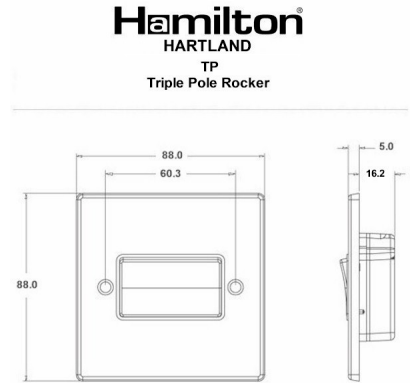

73TPWH-W

Hartland | HARTLAND RANGE | Rocker Switches

Item Image

Wiring

Dimensions

Primary Range	Hartland
Insert Type	1 gang 10A Triple Pole Rocker
Insert Colour	White/White
EAN13 Barcode	5017503230501
Commodity Code	85363010
Luckins TSI	385552435
Dimensions(Nominal)	Single: Height = 88.0mm Width = 88.0mm Depth = 5.0mm
Weight	111 GR
Switched Poles	Triple
Current Rating	10A
Voltage	220/250V AC
Maximum Load	10 Amp resistive
Mains Frequency	50Hz
IP Rating	IP2XD
Contact Gap Minimum	3mm
Terminal Capacity 1	5 x1mm ²
Terminal Capacity 2	4x1.5mm ²
Terminal Capacity 3	1x2.5mm ²
Terminal Capacity 4	1x4mm ² Multi-strand
Terminal Capacity 5	1x6mm ²
Earth Terminal Capacity 1	5x1mm ²
Earth Terminal Capacity 2	4x1.5mm ²
Earth Terminal Capacity 3	3 x2.5mm ²
Earth Terminal Capacity 4	1x4mm ² Multi-strand
Earth Terminal Capacity 5	1x6mm ²
Product Class 1	Must be earthed
Ambient Operating Temperature	-5° to +40°C
Recommended Location	Internal Use Only
Maximum Installation Altitude	2000m