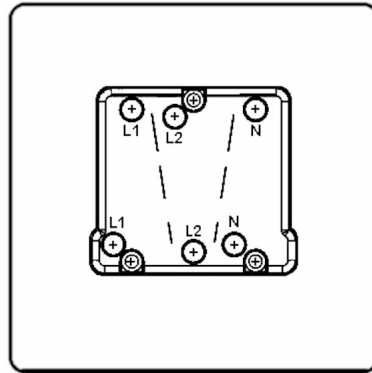

73TPWH-W

Hartland | HARTLAND RANGE | Rocker Switches

Item Image

Wiring

Dimensions

Primary Range	Hartland
Insert Type	1 gang 10A Triple Pole Rocker
Insert Colour	White/White
EAN13 Barcode	5017503230501
Commodity Code	85363010
Luckins TSI	385552435
Dimensions(Nominal)	Single: Height = 88.0mm Width = 88.0mm Depth = 5.0mm
Weight	111 GR
Switched Poles	Triple
Current Rating	10A
Voltage	220/250V AC
Maximum Load	10 Amp resistive
Mains Frequency	50Hz
IP Rating	IP2XD
Contact Gap Minimum	3mm
Terminal Capacity 1	5 x1mm ²
Terminal Capacity 2	4x1.5mm ²
Terminal Capacity 3	1x2.5mm ²
Terminal Capacity 4	1x4mm ² Multi-strand
Terminal Capacity 5	1x6mm ²
Earth Terminal Capacity 1	5x1mm ²
Earth Terminal Capacity 2	4x1.5mm ²
Earth Terminal Capacity 3	3 x2.5mm ²
Earth Terminal Capacity 4	1x4mm ² Multi-strand
Earth Terminal Capacity 5	1x6mm ²
Product Class 1	Must be earthed
Ambient Operating Temperature	-5° to +40°C
Recommended Location	Internal Use Only
Maximum Installation Altitude	2000m