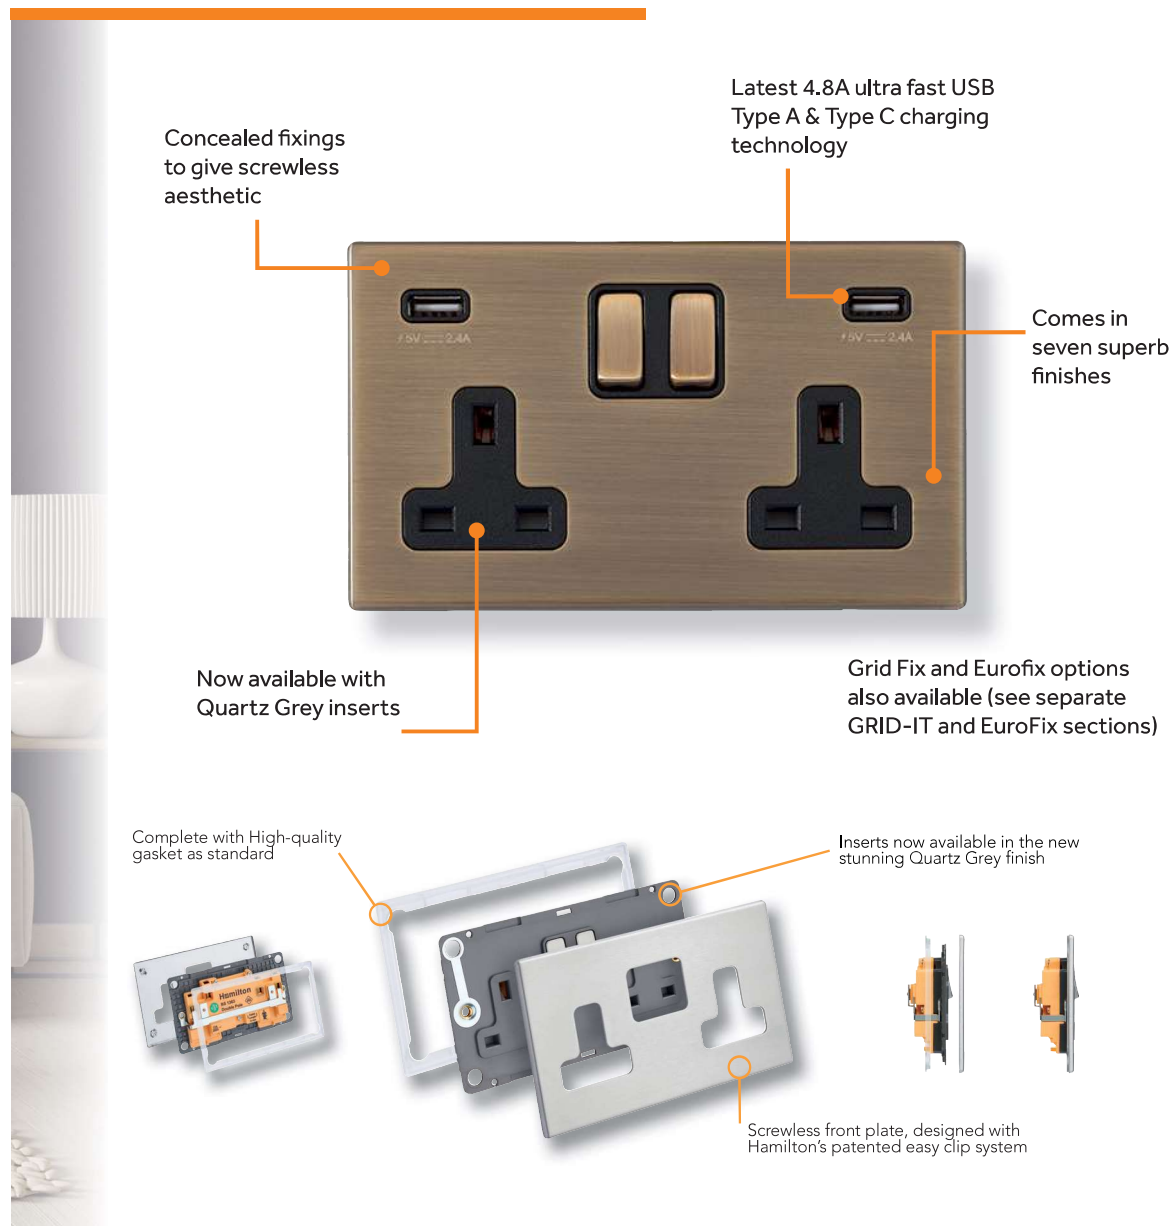

# Hartland G2<sup>®</sup>

Stylish, slimline screwless  
wiring accessories

View range online

## New Slim, sleek and stylish screw-less design

- Manufactured from stainless steel with a new patented easy clipping system
- Wide range of products as standard