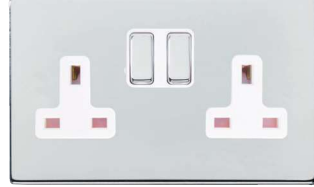

7G27 SS2 BC-W