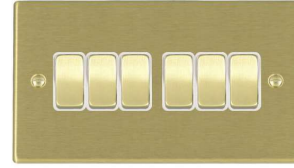

Hartland

Rocker Switches

72 R26 SB-W