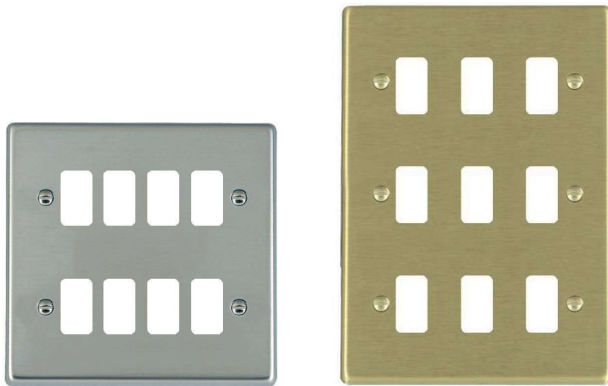

Hartland

GRID-IT GridFix Plates complete with Fixing Grid

HARTLAND RANGE

77 8GP

72 9GP

Plate Finish	8 Gang Grid Fix Aperture Plate with Grid	9 Gang Grid Fix Aperture Plate with Grid	12 Gang Grid Fix Aperture Plate with Grid	1 gang 13A Switched Socket Grid Fix Aperture Plate (Grids supplied with inserts)	2 gang 13A Switched Socket Grid Fix Aperture Plate (Grids supplied with inserts)
Anthra Gray	7A 8GP	7A 9GP	7A 12GP	7A SS1GP	7A SS2GP
Antique Brass	79 8GP	79 9GP	79 12GP	79 SS1GP	79 SS2GP
Black Nickel	78 8GP	78 9GP	78 12GP	78 SS1GP	78 SS2GP
Bright Chrome	77 8GP	77 9GP	77 12GP	77 SS1GP	77 SS2GP
Bright Steel	73 8GP	73 9GP	73 12GP	73 SS1GP	73 SS2GP
Gloss White	70 8GP	70 9GP	70 12GP	70 SS1GP	70 SS2GP
Matt Black	-	-	-	-	-
Matt White	-	-	-	-	-
Polished Brass	71 8GP	71 9GP	71 12GP	71 SS1GP	71 SS2GP
Richmond Bronze	-	-	-	-	-
Satin Brass	72 8GP	72 9GP	72 12GP	72 SS1GP	72 SS2GP
Satin Chrome	76 8GP	76 9GP	76 12GP	76 SS1GP	76 SS2GP
Satin Steel	74 8GP	74 9GP	74 12GP	74 SS1GP	74 SS2GP
Nominal Size:	146.0mm x 146.0mm	146.0mm x 210mm	146.0mm x 210mm	88.0mm x 88.0mm	144.5mm x 88.0mm
Minimum Wall Box Depth:	As Per Inserts	As Per Inserts	As Per Inserts	As Per Insert	As Per Insert
Technical Insert Ref:	8GP	9GP	12GP	SS1GP	SS2GP

Note: Minimum Wall Box depth is dependant on the Grid Fix insert fitted, please see the GRID-IT section of the product catalogue for details. (-B Black, (-W White, (-QG Quartz Grey)