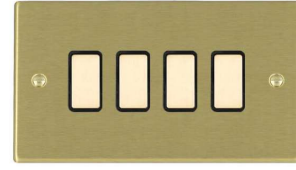

Insert Surround Colour Key: (-B) Black, (-W) White, (-QG) Quartz Grey)

Hartland

Resistive/Inductive Trailing Edge Touch Master Multi-Way Dimmers

78 1XTM BK-B

73 2XTM BC-W

71 3XTM PB-W

72 4XTM SB-B

HARTLAND RANGE