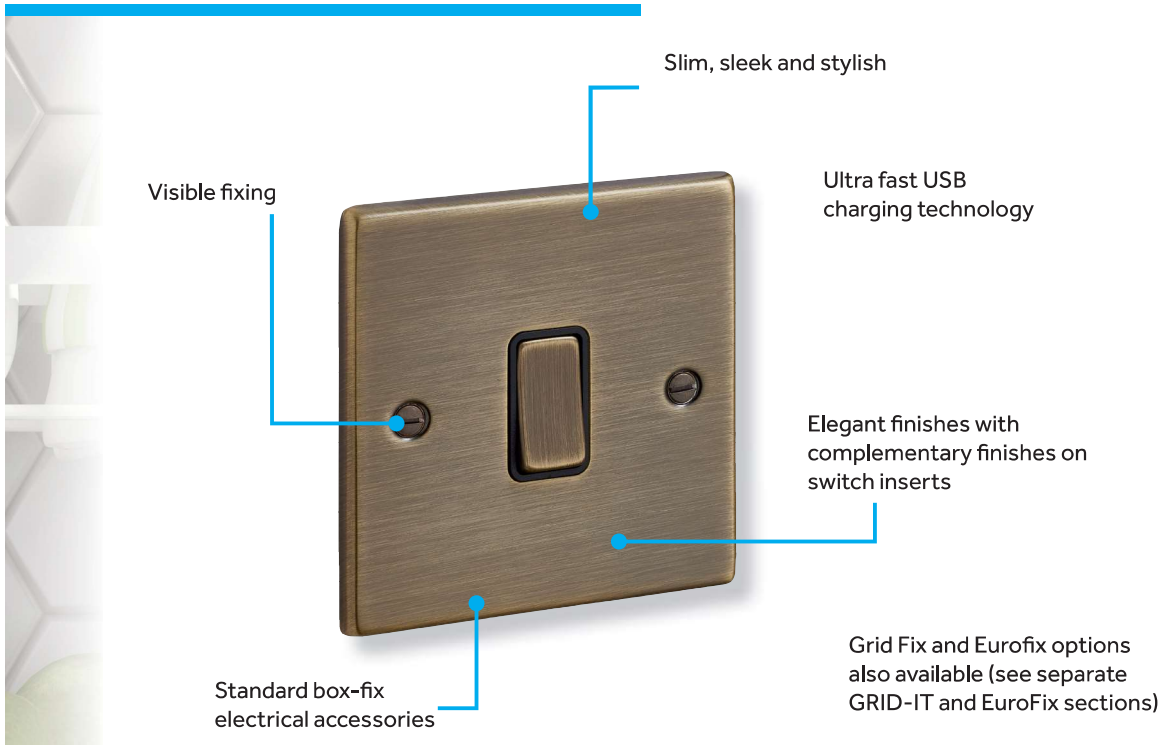

Hartland

Quality Accessories on Stylish
Slim Plates

View range online

A range of sleek and stylish accessories with slim front plates to complement today's interiors. This attractive range is available in many elegant finishes with complementary switch insert finishes.