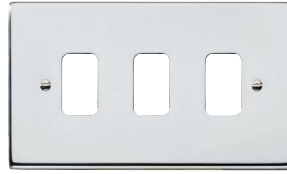

77 3GP

Plate Finish / Insert	1 Gang Grid Fix Aperture Plate with Grid	2 Gang Grid Fix Aperture Plate with Grid	3 Gang Grid Fix Aperture Plate with Grid	4 Gang Grid Fix Aperture Plate with Grid	6 Gang Grid Fix Aperture Plate with Grid
Anthra Gray	7A 1GP	7A 2GP	7A 3GP	7A 4GP	7A 6GP
Antique Brass	79 1GP	79 2GP	79 3GP	79 4GP	79 6GP
Black Nickel	78 1GP	78 2GP	78 3GP	78 4GP	78 6GP
Bright Chrome	77 1GP	77 2GP	77 3GP	77 4GP	77 6GP
Bright Steel	73 1GP	73 2GP	73 3GP	73 4GP	73 6GP
Gloss White	70 1GP	70 2GP	70 3GP	70 4GP	70 6GP
Matt Black	7MB 1GP	7MB 2GP	7MB 3GP	7MB 4GP	7MB 6GP
Matt White	7MW 1GP	7MW 2GP	7MW 3GP	7MW 4GP	7MW 6GP
Polished Brass	71 1GP	71 2GP	71 3GP	71 4GP	71 6GP
Richmond Bronze	-	-	-	-	-
Satin Brass	72 1GP	72 2GP	72 3GP	72 4GP	72 6GP
Satin Chrome	76 1GP	76 2GP	76 3GP	76 4GP	76 6GP
Satin Steel	74 1GP	74 2GP	74 3GP	74 4GP	74 6GP
Nominal Size:	88.0mm x 88.0mm	88.0mm x 88.0mm	144.5mm x 88.0mm	144.5mm x 88.0mm	146.0mm x 146.0mm
Minimum Wall Box Depth:	As Per Insert	As Per Inserts	As Per Inserts	As Per Inserts	As Per Inserts
Technical Insert Ref:	1GP	2GP	3GP	4GP	6GP

Note: Minimum Wall Box depth is dependant on the Grid Fix insert fitted, please see the GRID-IT section for the complete range of inserts.
Insert Surround Colour Key: (-B) Black, (-W) White, (-QG) Quartz Grey)