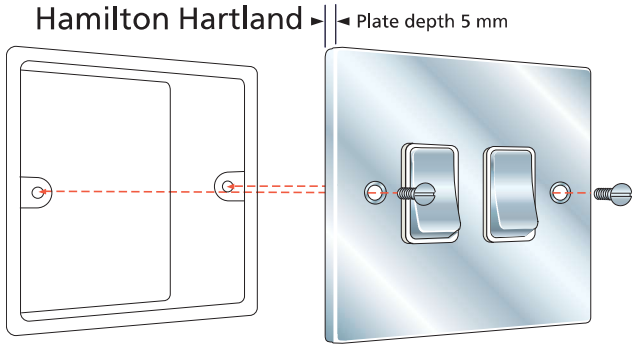

Hartland

Quality Accessories on Stylish
Slim Plates

View range online

A range of sleek and stylish accessories with slim front plates to complement today's interiors. This attractive range is available in many elegant finishes with complementary switch insert finishes.