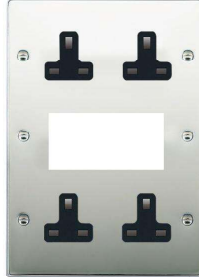

77 MED2 B

Plate Finish	Insert Finish/ Surround Colour	Media Plate EURO4 aperture + 2 X13A Unswitched Socket	Media Plate EURO4 aperture + 4 X13A Unswitched Socket
Antique Brass		-	-
Anthra Gray	Quartz Grey	7A MED1 QG	7A MED2 QG
Black Nickel		-	-
Bright Chrome	Black	77 MED1 B	77 MED2 B
Bright Chrome	White	77 MED1 W	77 MED2 W
Bright Steel		-	-
Gloss White		-	-
Matt Black		-	-
Matt White		-	-
Polished Brass	Black	71 MED1 B	71 MED2 B
Polished Brass	White	71 MED1 W	71 MED2 W
Richmond Bronze		-	-
Satin Brass	Black	72 MED1 B	72 MED2 B
Satin Brass	White	72 MED1 W	72 MED2 W
Satin Chrome	Black	76 MED1 B	76 MED2 B
Satin Chrome	White	76 MED1 W	76 MED2 W
Bright Steel	Black	73 MED1 B	73 MED2 B
Bright Steel	White	73 MED1 W	73 MED2 W
Satin Steel	Black	74 MED1 B	74 MED2 B
Satin Steel	White	74 MED1 W	74 MED2 W
	Nominal Size:	146,0mm x 146,0mm	146,0mm x 210mm
	Minimum Wall Box Depth:	As Per Inserts	As Per Inserts
	Technical Insert Ref:	MED1	MED2

Note: Minimum Wall Box depth is dependant on the EuroFix insert fitted, please see the EuroFix section for our complete range of inserts.

Insert Surround Colour Key: (-B) Black, (-W) White, (-QG Quartz Grey)