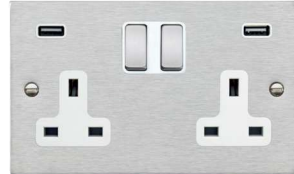

74 SS2USBULT SS-W