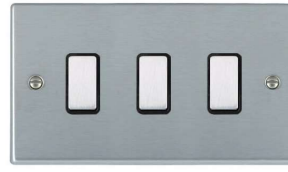

Insert Surround Colour Key: (-B) Black, (-W) White, (-QG) Quartz Grey

Hartland

Multi-Way Touch Slave Controllers

HARTLAND RANGE

71 1XTS PB-B

72 2XTS SB-W

76 3XTS SC-B

74 4XTS SS-W