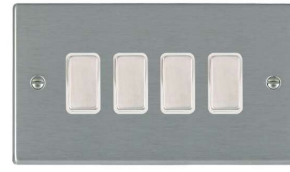

74 4XTS SS-W

Plate Finish	Insert Finish/ Surround Colour	 1 gang Multi-Way Touch Slave Controller	 2 gang Multi-Way Touch Slave Controller	 3 gang Multi-Way Touch Slave Controller	 4 gang Multi-Way Touch Slave Controller
Anthra Gray	Anthra Gray/Quartz Grey	7A 1XTS GA-QG	7A 2XTS GA-QG	7A 3XTS GA-QG	7A 4XTS GA-QG
Antique Brass	Antique Brass/Black	79 1XTS AB-B	79 2XTS AB-B	79 3XTS AB-B	79 4XTS AB-B
Black Nickel	Black Nickel/Black	78 1XTS BK-B	78 2XTS BK-B	78 3XTS BK-B	78 4XTS BK-B
Bright Chrome	Bright Chrome/Black	77 1XTS BC-B	77 2XTS BC-B	77 3XTS BC-B	77 4XTS BC-B
Bright Chrome	Bright Chrome/White	77 1XTS BC-W	77 2XTS BC-W	77 3XTS BC-W	77 4XTS BC-W
Bright Steel	Bright Chrome/Black	73 1XTS BC-B	73 2XTS BC-B	73 3XTS BC-B	73 4XTS BC-B
Bright Steel	Bright Chrome/White	73 1XTS BC-W	73 2XTS BC-W	73 3XTS BC-W	73 4XTS BC-W
Gloss White	-	-	-	-	-
Matt Black	-	-	-	-	-
Matt White	-	-	-	-	-
Polished Brass	Polished Brass/Black	71 1XTS PB-B	71 2XTS PB-B	71 3XTS PB-B	71 4XTS PB-B
Polished Brass	Polished Brass/White	71 1XTS PB-W	71 2XTS PB-W	71 3XTS PB-W	71 4XTS PB-W
Richmond Bronze	-	-	-	-	-
Satin Brass	Satin Brass/Black	72 1XTS SB-B	72 2XTS SB-B	72 3XTS SB-B	72 4XTS SB-B
Satin Brass	Satin Brass/White	72 1XTS SB-W	72 2XTS SB-W	72 3XTS SB-W	72 4XTS SB-W
Satin Chrome	Satin Chrome/Black	76 1XTS SC-B	76 2XTS SC-B	76 3XTS SC-B	76 4XTS SC-B
Satin Chrome	Satin Chrome/White	76 1XTS SC-W	76 2XTS SC-W	76 3XTS SC-W	76 4XTS SC-W
Satin Steel	Satin Steel/Black	74 1XTS SS-B	74 2XTS SS-B	74 3XTS SS-B	74 4XTS SS-B
Satin Steel	Satin Steel/White	74 1XTS SS-W	74 2XTS SS-W	74 3XTS SS-W	74 4XTS SS-W
	Nominal Size:	88,0mm x 88,0mm	88,0mm x 88,0mm	144,5mm x 88,0mm	144,5mm x 88,0mm
	Minimum Wall Box Depth:	35mm	35mm	35mm	35mm
	Technical Insert Ref:	1XTS	2XTS	3XTS	4XTS

NOTE: To only be used with Touch Masters

Insert Surround Colour Key: (-B) Black, (-W) White, (-QG Quartz Grey)