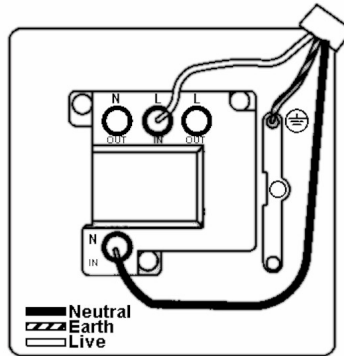

73SPBC-B

Hartland | HARTLAND RANGE | Connection Units

Item Image

Wiring

Dimensions

Primary Range	Hartland
Insert Type	1 gang 13A Double Pole Fused Spur
Insert Colour	Bright Chrome/Black
EAN13 Barcode	5017503236909
Commodity Code	85369010
Luckins TSI	385552189
Dimensions(Nominal)	Single: Height = 88.0mm Width = 88.0mm Depth = 5.0mm
Weight	138 GR
Switched Poles	Double
Current Rating	13 Amp
Voltage	220/250V AC
Maximum Load	13 Amp
Mains Frequency	50Hz
IP Rating	IP2XD
Contact Gap Minimum	3mm
Terminal Capacity 1	3x2.5mm ²
Terminal Capacity 2	2x4mm ² Multi-Strand
Terminal Capacity 3	1x6mm ²
Earth Terminal Capacity 1	6x1mm ²
Earth Terminal Capacity 2	5x1.5mm ²
Earth Terminal Capacity 3	3x2.5mm ²
Earth Terminal Capacity 4	2 x 4mm ² Multi-strand
Earth Terminal Capacity 5	1x6mm ²
Product Class 1	Must be earthed
Ambient Operating Temperature	-5° to +40°C
Recommended Location	Internal Use Only
Maximum Installation Altitude	2000m
Standard/Approval	BS 1363-4