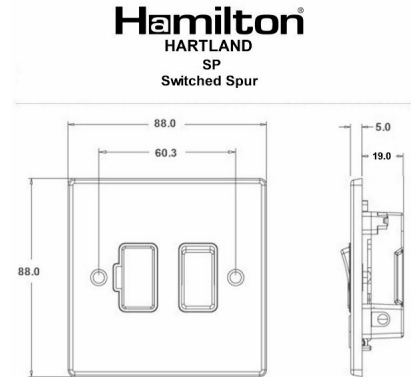

73SPBC-B

Hartland | HARTLAND RANGE | Connection Units

Item Image

Wiring

Dimensions

Primary Range	Hartland
Insert Type	1 gang 13A Double Pole Fused Spur
Insert Colour	Bright Chrome/Black
EAN13 Barcode	5017503236909
Commodity Code	85369010
Luckins TSI	385552189
Dimensions(Nominal)	Single: Height = 88.0mm Width = 88.0mm Depth = 5.0mm
Weight	138 GR
Switched Poles	Double
Current Rating	13 Amp
Voltage	220/250V AC
Maximum Load	13 Amp
Mains Frequency	50Hz
IP Rating	IP2XD
Contact Gap Minimum	3mm
Terminal Capacity 1	3x2.5mm ²
Terminal Capacity 2	2x4mm ² Multi-Strand
Terminal Capacity 3	1x6mm ²
Earth Terminal Capacity 1	6x1mm ²
Earth Terminal Capacity 2	5x1.5mm ²
Earth Terminal Capacity 3	3x2.5mm ²
Earth Terminal Capacity 4	2 x 4mm ² Multi-strand
Earth Terminal Capacity 5	1x6mm ²
Product Class 1	Must be earthed
Ambient Operating Temperature	-5° to +40°C
Recommended Location	Internal Use Only
Maximum Installation Altitude	2000m
Standard/Approval	BS 1363-4