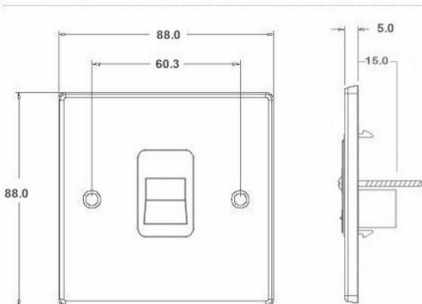

Main Wire Colour shown in CAPITALS

Incoming Telephone Cable
On 4 wire systems, Pin 1 and 6
are not connected.

The maximum REN that can be connected to any one exchange line is 4. Any number of sockets may be connected. All sockets are connected in parallel, ie Pin 1 to Pin 1 ; Pin 2 to Pin 2 ; etc. as shown in the diagram above.

Dimensions

Hamilton®
HARTLAND
TCM
Telephone Master Socket

Insert Type	1 gang Telephone Master
Insert Colour	Black
EAN13 Barcode	5017503241644
Commodity Code	85176990
Luckins TSI	385553573
Dimensions(Nominal)	Single: Height = 88.0mm Width = 88.0mm Depth = 5.0mm
Weight	92 GR
Switched Poles	N/A
Current Rating	n/a
IP Rating	IP2XD
Contact Gap Minimum	N/A
Earth Terminal Capacity 1	5x1mm ²
Earth Terminal Capacity 2	4 x 1.5mm ²
Earth Terminal Capacity 3	3 x 2.5mm ²
Earth Terminal Capacity 4	1 x 4mm ² Multi-strand
Earth Terminal Capacity 5	1 x 6mm ²
Product Class 1	Must be earthed (ref BS 7671 415.2.1)
Ambient Operating Temperature	-5° to +40°C
Recommended Location	Internal Use Only
Maximum Installation Altitude	2000m
Standard/Approval	BS 6312:2:2