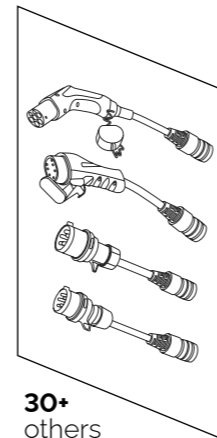

30+ others

Portable charging station
Charge your car worldwide worry-free thanks to the comprehensive assortment of adapters for all standard household and industrial socket outlets.

5-m cable length
The cable length can even be extended to as much as 25 m by using an extension cable.

Good to know
JUICE BOOSTER 2 is a real 3-in-1 solution, now available in a compact format.