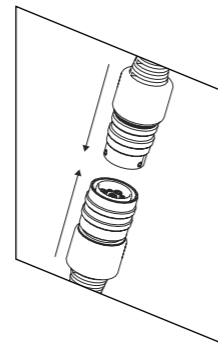

JUICE CONNECTOR
Automatic adapter recognition with fully automatic charging power adjustment.