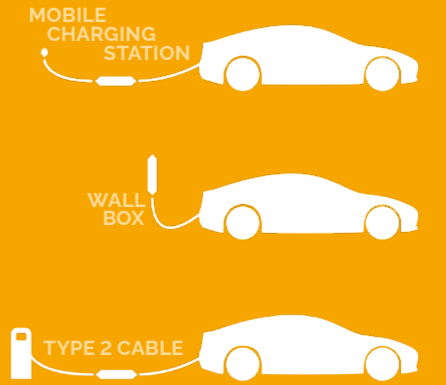

100% compatible
with all electric vehicles fitted with a Type 2 connector. Also available with a Type 1 connector.

Individual design

Compatible with all electric cars fitted with a Type 2 or Type 1 connector.

Single-, 2- or 3-phase charging at currents up to 32 amps – no matter whether at 3,7 / 7,4 / 11 or 22 kW charge power level. Under ideal conditions, your battery will be fully charged within just 1 to 4 hours, depending on its size.

In short: JUICE BOOSTER 2 is the perfect charging station for all-round use.