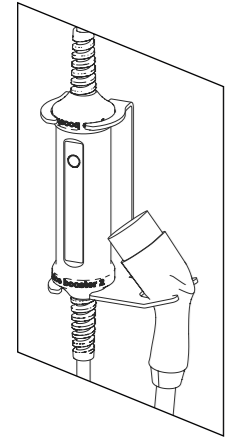

Wallbox
The JUICE BOOSTER 2 can also be used as a wall-mounted charging station by fitting the specially designed holder bracket.