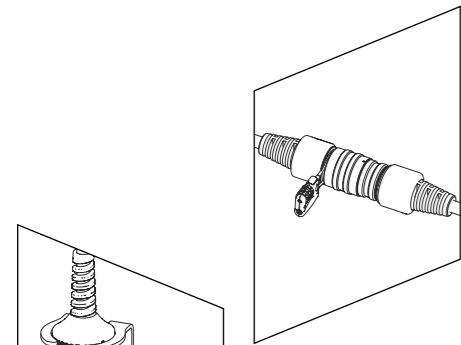

JUICE BOOSTER 2

The portable wallbox for anywhere and everywhere

The adapter lock
The ultimate theft deterrent for private use or in public places.