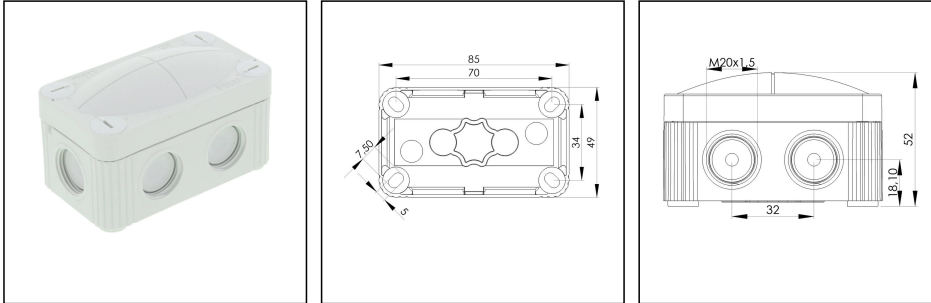

## COMBI 206 LG

Junction box 85x49x51mm, plastic, RAL 7035

Products may differ in size, colour and appearance to those shown. If you require further information or customisation, please contact us directly.

<b>Material</b>	Polypropylene
<b>Material sealing gasket</b>	TPE
<b>Temp. range min</b>	-30 °C
<b>Temp. range max</b>	100 °C
<b>Temperatures during install.</b>	-5 °C - 60 °C
<b>Protection class</b>	IP66 / IP67
<b>Glow wire test</b>	750 °C
<b>Voltage</b>	400 V
<b>Rated cross section</b>	1,5 mm <sup>2</sup>
<b>Fixing</b>	4 internal openings
<b>Ø cable diameter min</b>	3 mm
<b>Ø cable diameter max</b>	12 mm
<b>External dimensions LxWxH</b>	85 x 49 x 51mm
<b>Using for cable gland</b>	
<b>Product Color</b>	RAL 7035
<b>Order no. RAL 7035</b>	10109569
<b>Type</b>	COMBI 206 LG
<b>Packing unit</b>	10
<b>ETIM-Classification</b>	EC002600
<b>EAN number</b>	4007686094503
<b>Tariff number</b>	39269097