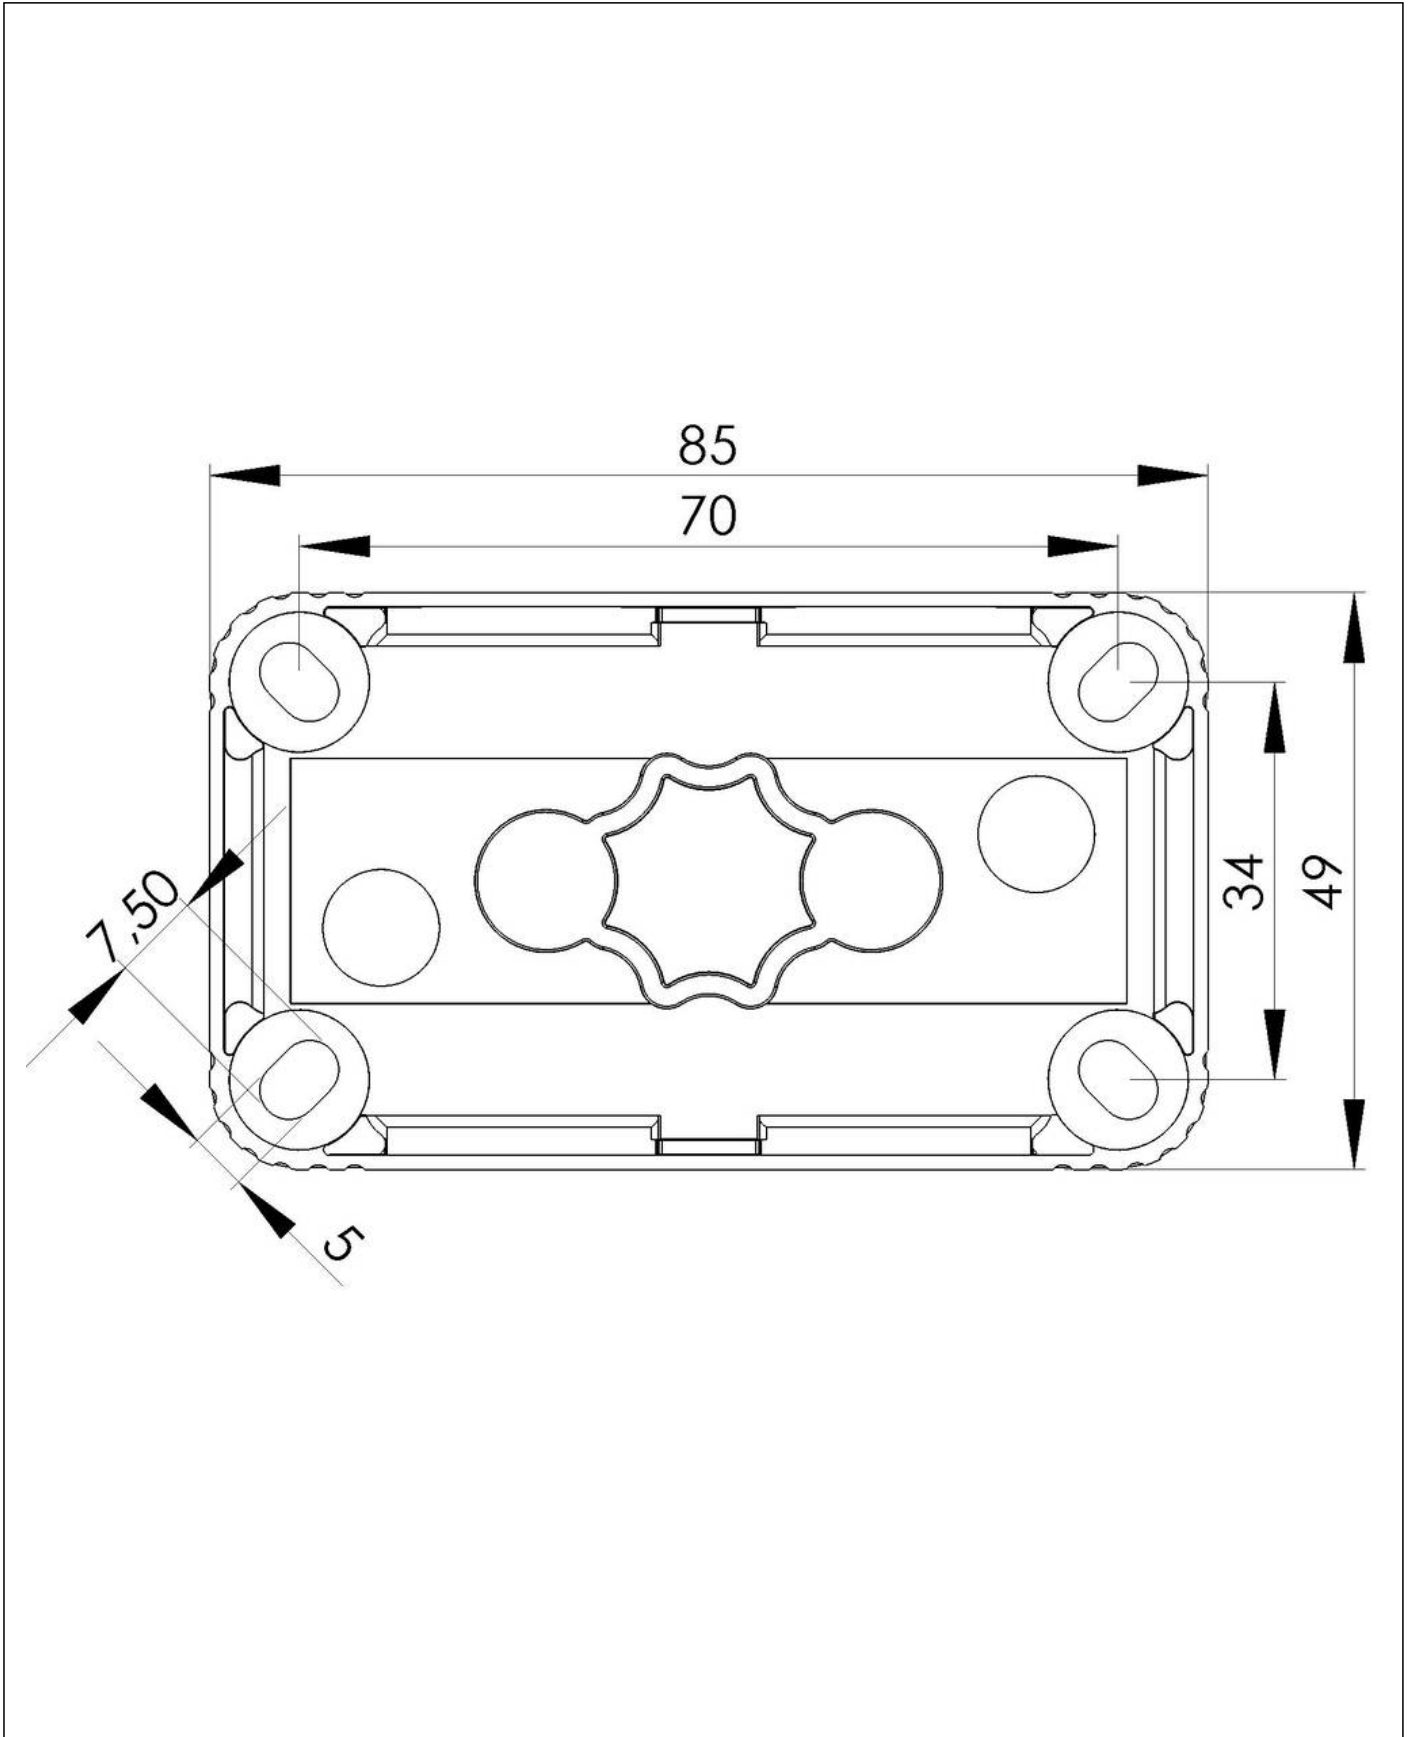

Your Contact:

WISKA Hoppmann GmbH

Kisdorfer Weg 28 · 24568 Kaltenkirchen · Germany

☎ +49-4191-508-0 · 📠 +49-4191-508-209

contact@wiska.de · www.wiska.com