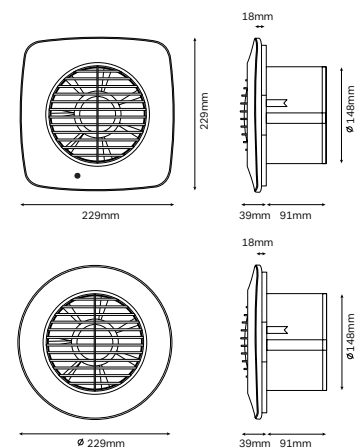

For wall fitting, we recommend the DX150 wallkit (93021AW) which comes complete with a 300mm walltube and external grille.

Models	Design	Timer (adjustable from 30s - 30mins)	Pullcord	Humidistat (50-90% RH)
DX150S	93070AW	■		
DX150TS	93072AW	■	✓	
DX150PS	93074AW	■	✓	
DX150HTS	93076AW	■	✓	✓
DX150R	93071AW	●		
DX150TR	93073AW	●	✓	
DX150PR	93075AW	●	✓	
DX150HTR	93077AW	●	✓	✓

Technical Details

	All Models
No. of Speeds	2
Power (W)	15.0 / 22.6
Duct Size (mm)	148
Flow rate (l/s)	60/67
Flow rate (m3/h)	214/241
Noise dB(A)3m	39/42
IPX Rating	4
Motor Type	AC
Height (mm) square / round	229/229
Width (mm) square / round	229/229
Depth (mm)	130
Colour	White

Dimensions

Country of Origin	Ireland
Guarantee Period	2 Years